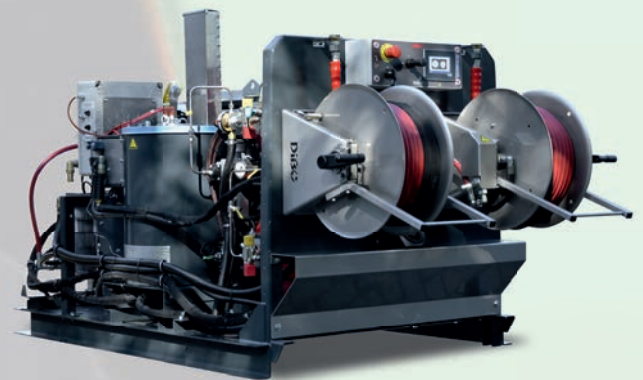

discover

FR

900 l/h – 2520 l/h

30 bar – 500 bar

0 °C – 140 °C

(Bio)Diesel – CNG – Battery

BUILT-IN